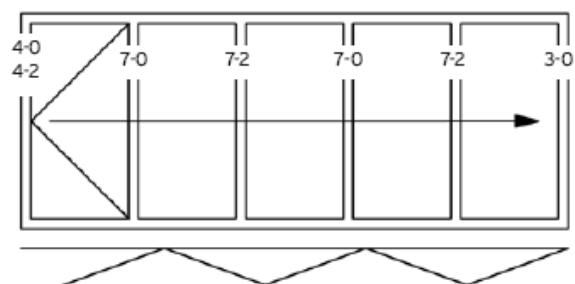

View from inside

- ① primary panel
- ② secondary panel

SL 60e „u“ I - 3R

Details for floor mounted folding façade

SL 60e „o“ I - 3R

Details for top hung folding façade

I - 3R

I - 3L 3R

I - 2L 1R

I - 5R

I - 4R

I - 2L 3R

I - 2L 2R

I - 1L 3R

View from inside

- ① primary panel
- ② secondary panel

A - 5R

A - 4R

A - 2L 3R

A - 2L 2R

A - 1L 3R

or 

View from inside

Folding façade with transom