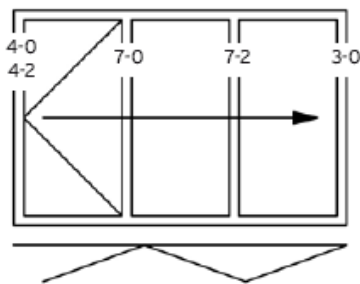

View from inside

- ① primary panel
- ② secondary panel

SL 60e „u“ I - 3R

Details for floor mounted folding façade

SL 60e „o“ I - 3R

Details for top hung folding façade

I - 3R

I - 3L 3R

I - 2L 1R

I - 5R

I - 4R

I - 2L 3R

I - 2L 2R

I - 1L 3R

View from inside

- ① primary panel
- ② secondary panel

A - 5R

A - 4R

A - 2L 3R

A - 2L 2R

A - 1L 3R

or 

View from inside

Folding façade with transom