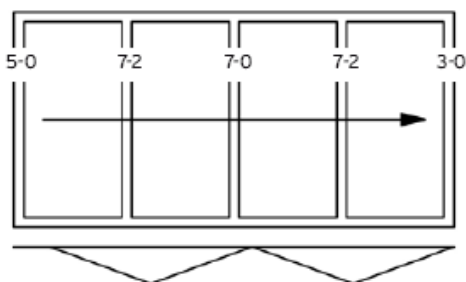

View from inside

- ① primary panel
- ② secondary panel

SL 60e „u“ I - 3R

Details for floor mounted folding façade

SL 60e „o“ I - 3R

Details for top hung folding façade

I - 3R

I - 3L 3R

I - 2L 1R

I - 5R

I - 4R

I - 2L 3R

I - 2L 2R

I - 1L 3R

View from inside

- ① primary panel
- ② secondary panel

A - 5R

A - 4R

A - 2L 3R

A - 2L 2R

A - 1L 3R

or 

View from inside

Folding façade with transom