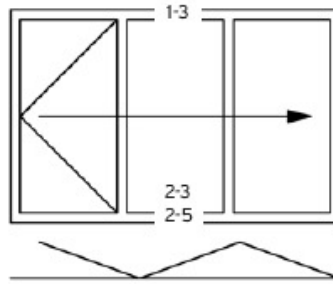

SL 60e „o“ A - 3R